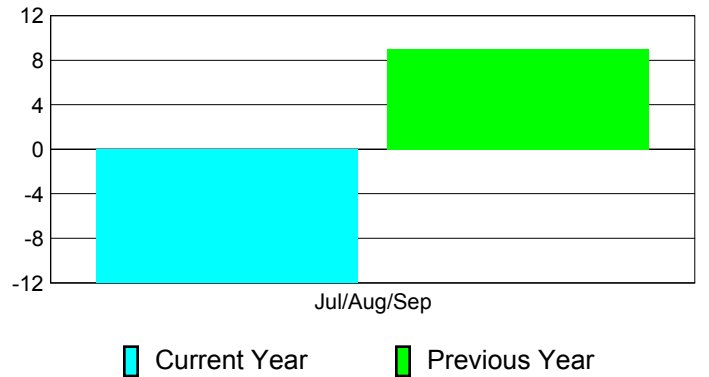

Membership Results
2012-2013

Membership
2011-2012

Month	Net Memb Goal	Actual New Memb	Actual Dropped Memb	Gain/Loss of Memb	Gain/Loss of Memb
Jul/Aug/Sep	0	12	-24	-12	9
Totals	0	12	-24	-12	9

Membership Results 2012-2013

Goal, New, Dropped, Gain/Loss

Comparison of Membership Gain/Loss

Current Year Compared to the Previous Year

Gender Comparison 2012-2013

Jul/Aug/Sep

■ Male ■ Female