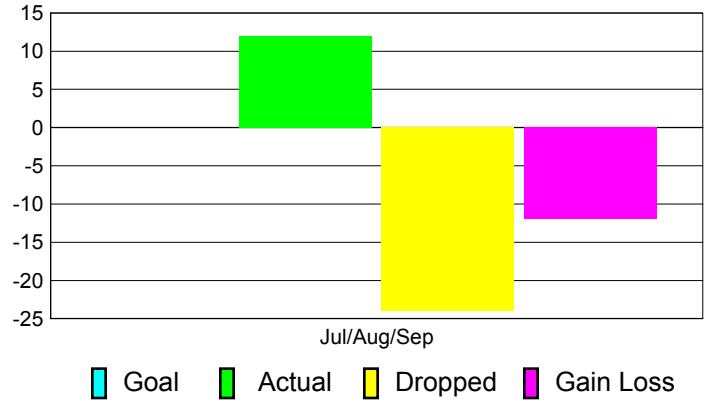

Membership Results 2012-2013

Goal, New, Dropped, Gain/Loss

Comparison of Membership Gain/Loss

Current Year Compared to the Previous Year