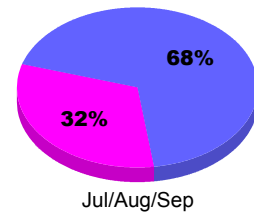

Membership Results
2012-2013

Membership
2011-2012

Month	Net Memb Goal	Actual New Memb	Actual Dropped Memb	Gain/Loss of Memb	Gain/Loss of Memb
Jul/Aug/Sep	0	12	-24	-12	9
Totals	0	12	-24	-12	9

Membership Results 2012-2013

Goal, New, Dropped, Gain/Loss

Comparison of Membership Gain/Loss

Current Year Compared to the Previous Year

Gender Comparison 2012-2013

Jul/Aug/Sep

■ Male ■ Female